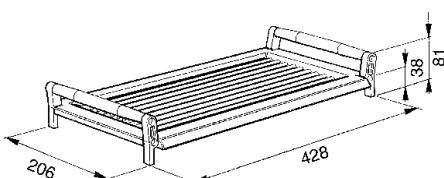

GO120

CAST IRON OPEN GRIDDLE FOR BARBECUE

The GO120 is intended to replace the Teflon plate on Opera range cookers with the electric griddle, to convert it to a barbecue.

GC120

CAST IRON RIBBED GRIDDLE

The GC120 can replace a pan stand on Opera 120cm & 150cm dual fuel range cookers to provide a griddle plate.

TPKX

TEPPANYAKI GRILL PLATE

Stainless steel grill plate designed for cooking Teppanyaki dishes. Suitable for HB96CSS-3 and all Opera cookers with gas hobs.

BB3679

CAST IRON GRIDDLE

Cast iron griddle suitable for use on most Concert cookers.

PPX6090

TEPPANYAKI GRILL PLATE

The PPX6090 is designed for cooking Teppanyaki dishes. Suitable for the Symphony cookers.

WOKGHU

WOK SUPPORT

The WOKGHU offers additional stability when using a wok. Suitable for most cookers and cast iron gas hobs, apart from all Classic front control 60cm gas hobs.