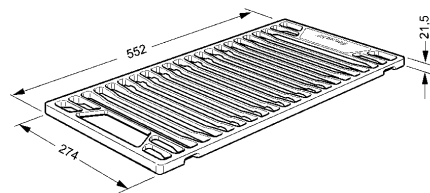

Pizza shovel to place pizzas on to the stone safely and easily, and take them out when ready. Handle folds away for convenience.

PR7A2

PLATE WARMING RACK FOR 7 PLATES

The PR7A2 is a chrome 7-plate warming rack which fits the small oven in the A2 and SUK92 range cookers. A slightly larger 9-plate version, the PR9A3, fits the A3 Opera cooker.

PR9A3

PLATE WARMING RACK FOR 9 PLATES

GO120

CAST IRON OPEN GRIDDLE FOR BARBECUE

The GO120 is intended to replace the Teflon plate on Opera range cookers with the electric griddle, to convert it to a barbecue.