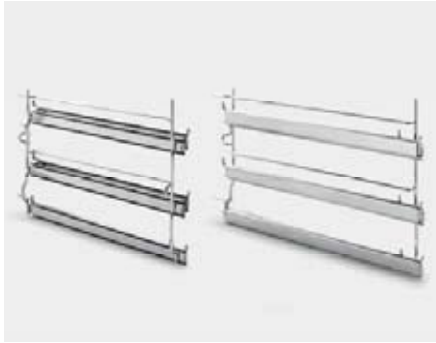

GT123DX

3 LEVEL TELESCOPIC SHELF SET

Telescopic shelf support set with 3 levels, suitable for all double ovens and the S302X. Also compatible with a number of cookers.

Telescopic shelf set **GT13X** with 2 levels is also available.

GT90X

3 LEVEL TELESCOPIC SHELF SET

Telescopic shelf support set with 3 levels, suitable for use on all built in 90cm ovens and all 90cm Opera range cookers.

GT1T

1 LEVEL TELESCOPIC SHELF - TOTAL EXTRACTION

Pair of fully extractable telescopic guides suitable for use on all 60cm Maxi ovens except SC109-8, SC109N-8, SC109SG-8, SC107N-8 and SC107SG-8.

Telescopic shelf set **GT1P** with 1 partially extractable level is also available.

PR9A3

PLATE WARMING RACK FOR 9 PLATES

GO120

CAST IRON OPEN GRIDDLE FOR BARBECUE

The GO120 is intended to replace the Teflon plate on Opera range cookers with the electric griddle, to convert it to a barbecue.