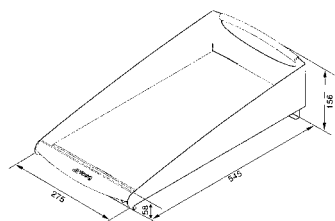

BB3679

CAST IRON GRIDDLE

Cast iron griddle suitable for use on most Concert cookers.

PPX6090

TEPPANYAKI GRILL PLATE

The PPX6090 is designed for cooking Teppanyaki dishes. Suitable for the Symphony cookers.