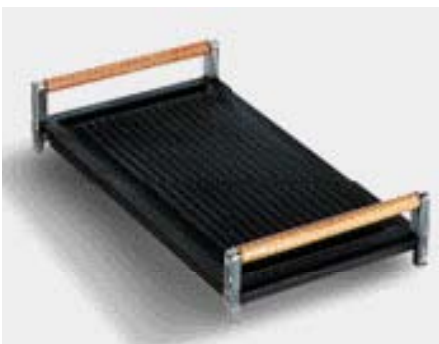

PR9A3

PLATE WARMING RACK FOR 9 PLATES

GO120

CAST IRON OPEN GRIDDLE FOR BARBECUE

The GO120 is intended to replace the Teflon plate on Opera range cookers with the electric griddle, to convert it to a barbecue.

GC120

CAST IRON RIBBED GRIDDLE

The GC120 can replace a pan stand on Opera 120cm & 150cm dual fuel range cookers to provide a griddle plate.

TPKX

TEPPANYAKI GRILL PLATE

Stainless steel grill plate designed for cooking Teppanyaki dishes. Suitable for HB96CSS-3 and all Opera cookers with gas hobs.

BB3679

CAST IRON GRIDDLE

Cast iron griddle suitable for use on most Concert cookers.

PPX6090

TEPPANYAKI GRILL PLATE

The PPX6090 is designed for cooking Teppanyaki dishes. Suitable for the Symphony cookers.