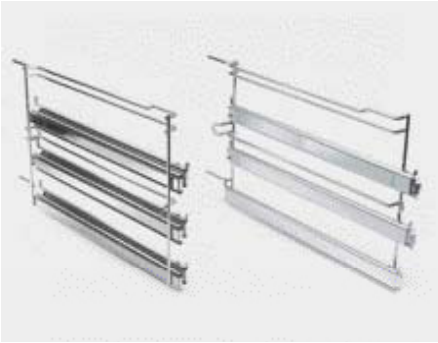

GT123DX

3 LEVEL TELESCOPIC SHELF SET

Telescopic shelf support set with 3 levels, suitable for all double ovens and the S302X. Also compatible with a number of cookers.

Telescopic shelf set **GT13X** with 2 levels is also available.

GT90X

3 LEVEL TELESCOPIC SHELF SET

Telescopic shelf support set with 3 levels, suitable for use on all built in 90cm ovens and all 90cm Opera range cookers.

GT1T

1 LEVEL TELESCOPIC SHELF - TOTAL EXTRACTION

Pair of fully extractable telescopic guides suitable for use on all 60cm Maxi ovens except SC109-8, SC109N-8, SC109SG-8, SC107N-8 and SC107SG-8.

Telescopic shelf set **GT1P** with 1 partially extractable level is also available.

PR9A3

PLATE WARMING RACK FOR 9 PLATES

GO120

CAST IRON OPEN GRIDDLE FOR BARBECUE

The GO120 is intended to replace the Teflon plate on Opera range cookers with the electric griddle, to convert it to a barbecue.