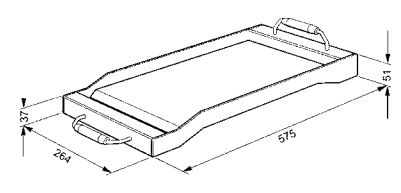

GC120

CAST IRON RIBBED GRIDDLE

The GC120 can replace a pan stand on Opera 120cm & 150cm dual fuel range cookers to provide a griddle plate.

TPKX

TEPPANYAKI GRILL PLATE

Stainless steel grill plate designed for cooking Teppanyaki dishes. Suitable for HB96CSS-3 and all Opera cookers with gas hobs.