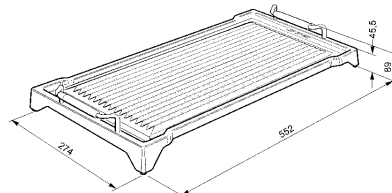

GO120

CAST IRON OPEN GRIDDLE FOR BARBECUE

The GO120 is intended to replace the Teflon plate on Opera range cookers with the electric griddle, to convert it to a barbecue.

GC120

CAST IRON RIBBED GRIDDLE

The GC120 can replace a pan stand on Opera 120cm & 150cm dual fuel range cookers to provide a griddle plate.

TPKX

TEPPANYAKI GRILL PLATE

Stainless steel grill plate designed for cooking Teppanyaki dishes. Suitable for HB96CSS-3 and all Opera cookers with gas hobs.

BB3679

CAST IRON GRIDDLE

Cast iron griddle suitable for use on most Concert cookers.

PPX6090

TEPPANYAKI GRILL PLATE

The PPX6090 is designed for cooking Teppanyaki dishes. Suitable for the Symphony cookers.

WOKGHU

WOK SUPPORT

The WOKGHU offers additional stability when using a wok. Suitable for most cookers and cast iron gas hobs, apart from all Classic front control 60cm gas hobs.