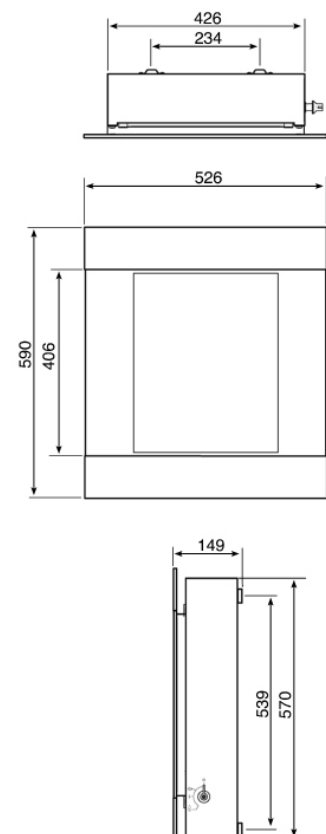

P23CL

"CLASSIC" FLUELESS PORTRAIT FIRE,
NATURAL GAS

Dimensions:
(H x W x D) 590mm x 526mm x 149mm

Gas group:
Natural Gas: G20 Natural Gas CAT I2H
LPG: G31 I3P LPG Propane

Heat Input
Natural Gas: (Max/Min Gross): 2.0/1.0
LPG: (Max/Min Gross): 1.7/1.0

Heat Output
Natural Gas: (Max/Min Gross): 2.0/1.0
LPG: (Max/Min Gross): 1.7/1.0

Efficiency: 100%

Technology: Catalytic converter system

Ventilation: 100cm²

Min. Room Size: 23m³

Inlet Pressure:
Natural Gas: 20 mbar
LPG: 37 mbar

Ignition: Piezo Spark

Installation:
Simply hang on the wall, no recess needed,
no chimney, flue or hearth required

Site:
Almost any flat surface, there must be a
minimum of 100mm clearance to the sides of
the fire;
800mm to the ceiling, 500mm in front and
clearance to a solid floor must be 60mm.

Safety Features:
Oxygen Depletion Sensor & Flame Failure
Device

AVAILABLE IN THE FOLLOWING VERSIONS:
Portrait (Natural Gas) **P23CL**
Portrait (LPG) **P23CLP**