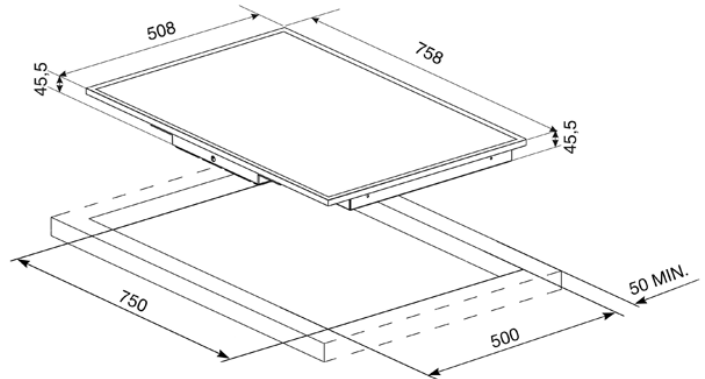

76CM Touch Control Ceramic hob with wafer thin frame  
EAN13: 8017709142155

• 5 High-light radiant zones, including 2 dual • Rear left:  $\varnothing$  140mm, 1.2kW • Front left:  $\varnothing$  180mm, 1.8kW • Centre oval dual zone:  $\varnothing$  170/265mm, 1.4/2.2kW • Rear right dual zone:  $\varnothing$  140/210mm, 1.1/2.4kW • Front right:  $\varnothing$  140mm, 1.2kW • "Suprema" black ceramic glass • 9 power zone • 5 boosters • Quick start • Ultra low function • Residual heat indicators • Automatic safety cut-out • Front control panel • Nominal Power: 8.8 kW • Supply can vary depending on usage, please consult a qualified electrician for ampere requirement