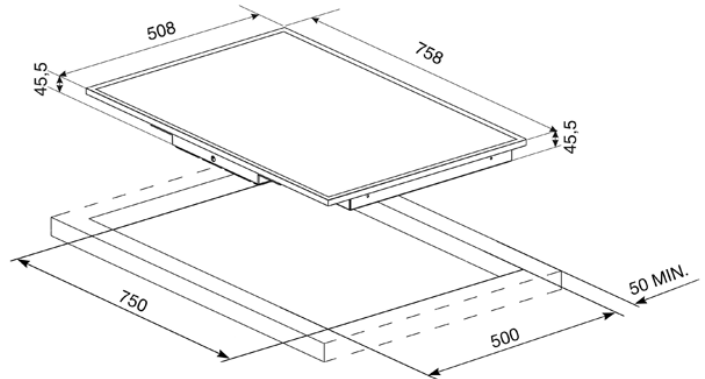

76CM Touch Control Ceramic hob with wafer thin frame
EAN13: 8017709142155

• 5 High-light radiant zones, including 2 dual • Rear left: \varnothing 140mm, 1.2kW • Front left: \varnothing 180mm, 1.8kW • Centre oval dual zone: \varnothing 170/265mm, 1.4/2.2kW • Rear right dual zone: \varnothing 140/210mm, 1.1/2.4kW • Front right: \varnothing 140mm, 1.2kW • "Suprema" black ceramic glass • 9 power zone • 5 boosters • Quick start • Ultra low function • Residual heat indicators • Automatic safety cut-out • Front control panel • Nominal Power: 8.8 kW • Supply can vary depending on usage, please consult a qualified electrician for ampere requirement