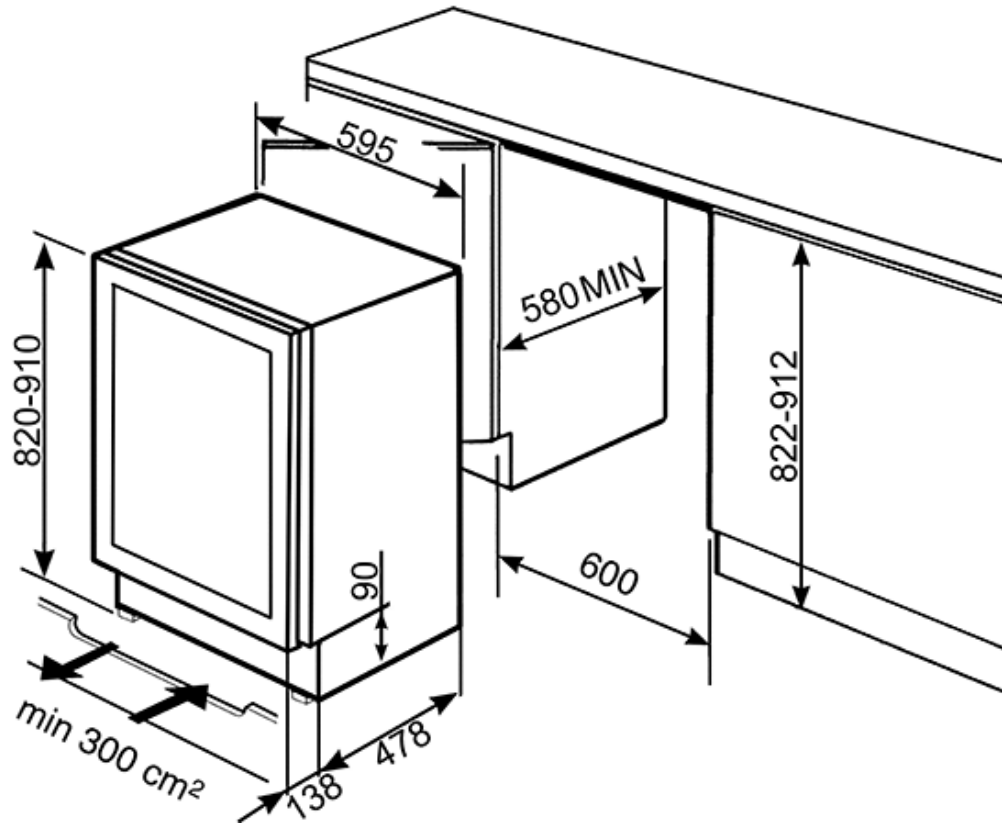

CVI638RW2

Dolce Stil Novo

wine cooler
built-in
built-in
black
82 cm
energy rating A
Wi-Fi

Smeg (UK) Ltd
The Magna Building, Wyndyke Furlong, Abingdon
OX14 1DZ
Tel. +44 (0)844 557 9907
Fax +44 (0)844 557 9337