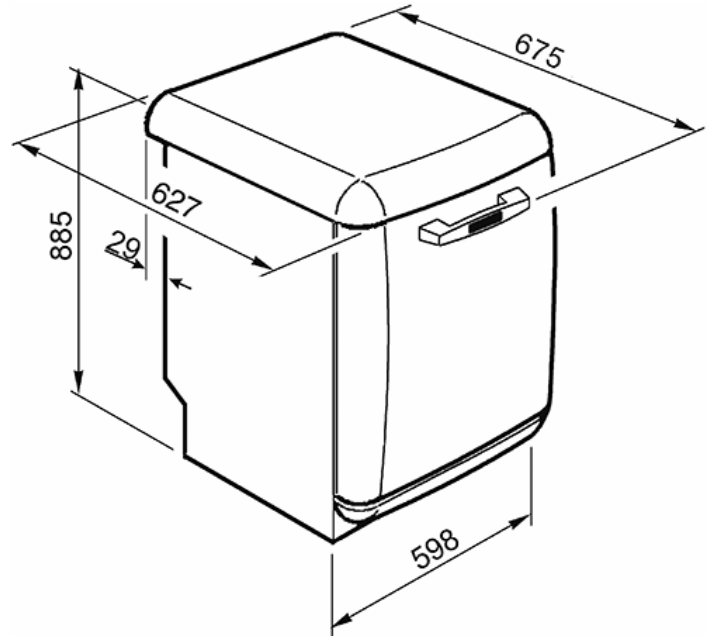

60cm 50's Style Freestanding Dishwasher in Black
 Energy rating: A+++A
 EAN13: 8017709226244

• 13 place settings • 10 programmes: Soak, Crystal, ECO, Rapid 27 min, ECO Quick, Delicate and Quick, Normal Quick, Auto 45-65, Ultraclean, Super Quick. • 5 washing temperatures (38°C, 45°C, 50°C, 65°C, 70°C) • Delay timer option 1-9 h • ½ load FlexiZone option • Option for tabs FlexiTabs • **Planetarium wash system** • Quick Time option • Total Aquastop • Concealed heating element • Adjustable water softener • Self balancing door hinges • St/steel filter • Aquatest • Third cutlery basket – Flexi Duo • Upper Basket: With central fixed racks • Height adjustment of the upper basket: On three horizontal levels • Lower Basket: With double foldable rack • Maximum plate diameter 30cm • Average wash time approximately 100 mins, but Quick Time can reduce this by up to 55% • Colour co-ordinating cutlery basket and racks • Consumption (based on 280 cycles): • Water: 2520 litres per annum/ 9L/cycle • Energy: 230 kWh/year/ 0.81 kWh/cycle • Noise level: 43 dB (A) RE 1 Pw • **NB: This model replaces the DF6FABNE2** • Energy efficiency class: A+++, Cleaning performance: A, Drying performance: A • Reference programme: Eco, Duration of Eco programme: 175 mins • Energy consumption: Standby off mode: 0.02 W, Standby on mode: 0.80 W. Duration of Standby On mode: 5 mins • NB: This product is free-standing. It is possible, however, to remove the top in order to slot it beneath a worktop. This operation must be carried out by authorized personnel.