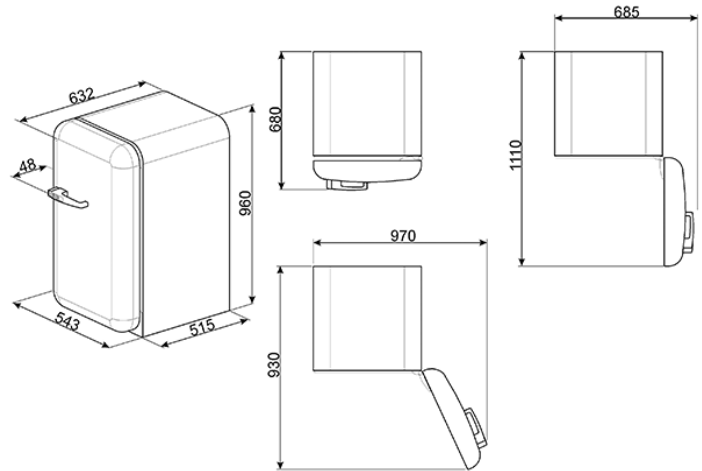

50's style Fridge with ice compartment  
in Union Jack, Right hand hinge

Energy efficiency class A+  
EAN13: 8017709133191

- Gross capacity: 120 litres • Energy consumption: 169 Kwh per year • Climatic class: SN • Freezing capacity: 2kg/24h • Thaw time: 10h • Refrigerator • Fresh food capacity: 101 litres • Automatic defrost • Adjustable thermostat • 2 adjustable glass shelves • 1 fruit and vegetable drawer • Ice Box (Four stars) • Frozen food capacity: 13 litres • Ice cube tray • Rear panel material : Flame Retardant Aluminium Foil back • **NB: This model replaces the FAB10UJ**