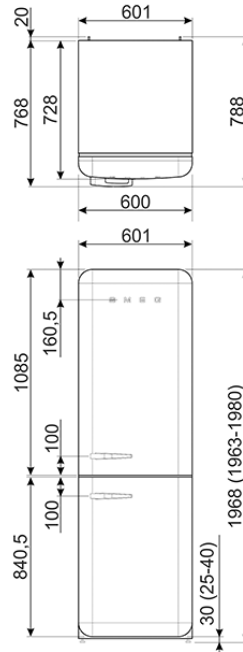

50's Style 'No Frost' Fridge-freezer Cream, Left hand hinge
Energy efficiency class A+++
EAN13: 8017709262556

• Gross capacity: 365 litres • Noise level: 37 dB (A) RE 1 pW • Energy consumption: 178 kwh per year • Climatic class: SN-T • Freezing capacity: 5kg/24h • Thaw time: 40h • Refrigerator • Fresh food capacity: 234 litres • Automatic defrost • 3 Adjustable glass shelves • 1 Fruit and vegetable container • Life plus zone -0°C • LED internal light • Freezer (Four stars) • **NO FROST** • **Frozen food capacity: 97 litres** • **2 Drawers** • **1 Fast freezing drawer** • Ice cube tray • Rear panel material : Flame Retardant Aluminium Foil back • A gap of 175mm must be left on the hinged side of the product to allow the door to open.

Key to symbols

Versions

• FAB32RCR3UK - 60cm 50's style fridge freezer, cream, rhh • FAB32LCR3UK - 60cm 50's style fridge freezer, cream, lhh • FAB32RBL3UK - 60cm 50's style fridge freezer, black, rhh • FAB32RRD3UK - 60cm 50's style fridge freezer, red, rhh • FAB32LRD3UK - 60cm 50's style fridge freezer, red, lhh • FAB32RWH3UK - 60cm 50's style fridge freezer, white, rhh • FAB32RPB3UK - 60cm 50's style fridge freezer, pastel blue, rhh • FAB32LWH3UK - 60cm 50's style fridge freezer, white, lhh • FAB32LPB3UK - 60cm 50's style fridge freezer, pastel blue, lhh • FAB32LBL3UK - 60cm 50's style fridge freezer, black, lhh • FAB32RPK3UK - 60cm 50's style fridge freezer, pink, rhh • FAB32LPK3UK - 60cm 50's style fridge freezer, pink, lhh • FAB32LPG3UK - 60cm 50's style fridge freezer, pastel green, lhh • FAB32RPG3UK - 60cm 50's style fridge freezer, pastel green, rhh