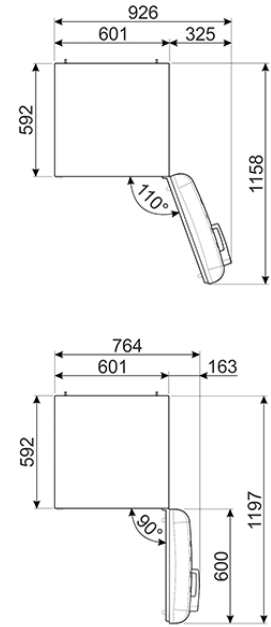

50's Style 'No Frost' Fridge-freezer Cream, Left hand hinge
Energy efficiency class A+++
EAN13: 8017709262556

• Gross capacity: 365 litres • Noise level: 37 dB (A) RE 1 pW • Energy consumption: 178 kwh per year • Climatic class: SN-T • Freezing capacity: 5kg/24h • Thaw time: 40h • Refrigerator • Fresh food capacity: 234 litres • Automatic defrost • 3 Adjustable glass shelves • 1 Fruit and vegetable container • Life plus zone -0°C • LED internal light • Freezer (Four stars) • **NO FROST** • **Frozen food capacity: 97 litres** • **2 Drawers** • **1 Fast freezing drawer** • Ice cube tray • Rear panel material : Flame Retardant Aluminium Foil back • A gap of 175mm must be left on the hinged side of the product to allow the door to open.

Key to symbols

Versions

• FAB32RCR3UK - 60cm 50's style fridge freezer, cream, rhh • FAB32LCR3UK - 60cm 50's style fridge freezer, cream, lhh • FAB32RBL3UK - 60cm 50's style fridge freezer, black, rhh • FAB32RRD3UK - 60cm 50's style fridge freezer, red, rhh • FAB32LRD3UK - 60cm 50's style fridge freezer, red, lhh • FAB32RWH3UK - 60cm 50's style fridge freezer, white, rhh • FAB32RPB3UK - 60cm 50's style fridge freezer, pastel blue, rhh • FAB32LWH3UK - 60cm 50's style fridge freezer, white, lhh • FAB32LPB3UK - 60cm 50's style fridge freezer, pastel blue, lhh • FAB32LBL3UK - 60cm 50's style fridge freezer, black, lhh • FAB32RPK3UK - 60cm 50's style fridge freezer, pink, rhh • FAB32LPK3UK - 60cm 50's style fridge freezer, pink, lhh • FAB32LPG3UK - 60cm 50's style fridge freezer, pastel green, lhh • FAB32RPG3UK - 60cm 50's style fridge freezer, pastel green, rhh