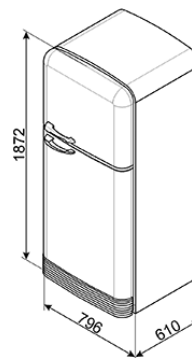

50's Style 'No Frost' Fridge-freezer Pastel Blue,
Left hand hinge
Energy efficiency class A++

AVAILABLE WHILST STOCKS LAST!
EAN13: 8017709243371

• Gross capacity: 467 litres • 1 compressor • Noise level: 44 dB (A) re 1 Pw • REFRIGERATOR • Fresh Food capacity: 315 litres • Life Plus 0°C zone • 3 adjustable glass shelves • 1 fixed glass shelf • 2 fruit & vegetable drawers • FREEZER**** • Frozen Food capacity: 97 litres • Manual ice maker • Fast freezing compartment • 1 fixed glass shelf • NO FROST • Energy efficiency class: A++ • Energy consumption: 300 kWh/year • Climatic class: N-T • Freezing capacity: 5.5kg/24h • Thaw time: 10h • Rear panel material : Flame Retardant Polypropylene & Aluminium Foil back • A gap of 200mm must be left on the hinged side of the product to allow the door to open.

Key to symbols

Versions

• FAB50RCR - 50's Style Large Fridge Freezer, RHH, Cream • FAB50LCR - 50's Style Large Fridge Freezer, LHH, Cream • FAB50LSV - 50's Style Large Fridge Freezer, LHH, Silver • FAB50RSV - 50's Style Large Fridge Freezer, RHH, Silver • FAB50RPG - 50's Style Large Fridge Freezer, RHH, Pastel Green • FAB50LPG - 50's Style Large Fridge Freezer, LHH, Pastel Green • FAB50RPB - 50's Style Large Fridge Freezer, RHH, Pastel Blue • FAB50LPB - 50's Style Large Fridge Freezer, LHH, Pastel Blue • FAB50RBL - 50's Style Large Fridge Freezer, RHH, Black • FAB50LBL - 50's Style Large Fridge Freezer, LHH, Black • FAB50LWH - 50's Style Large Fridge Freezer, LHH, White • FAB50RWH - 50's Style Large Fridge Freezer, RHH, White