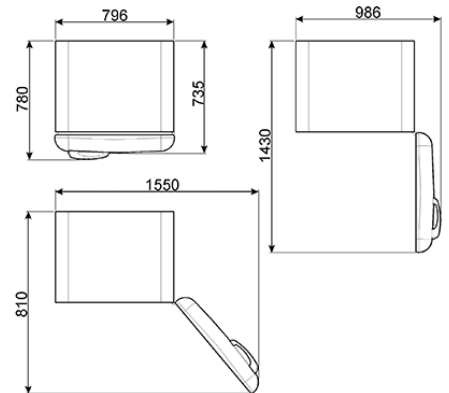

50's Style 'No Frost' Fridge-freezer Pastel Blue,
Left hand hinge
Energy efficiency class A++

AVAILABLE WHILST STOCKS LAST!
EAN13: 8017709243371

• Gross capacity: 467 litres • 1 compressor • Noise level: 44 dB (A) re 1 Pw • REFRIGERATOR • Fresh Food capacity: 315 litres • Life Plus 0°C zone • 3 adjustable glass shelves • 1 fixed glass shelf • 2 fruit & vegetable drawers • FREEZER**** • Frozen Food capacity: 97 litres • Manual ice maker • Fast freezing compartment • 1 fixed glass shelf • NO FROST • Energy efficiency class: A++ • Energy consumption: 300 kWh/year • Climatic class: N-T • Freezing capacity: 5.5kg/24h • Thaw time: 10h • Rear panel material : Flame Retardant Polypropylene & Aluminium Foil back • A gap of 200mm must be left on the hinged side of the product to allow the door to open.

Key to symbols

Versions

• FAB50RCR - 50's Style Large Fridge Freezer, RHH, Cream • FAB50LCR - 50's Style Large Fridge Freezer, LHH, Cream • FAB50LSV - 50's Style Large Fridge Freezer, LHH, Silver • FAB50RSV - 50's Style Large Fridge Freezer, RHH, Silver • FAB50RPG - 50's Style Large Fridge Freezer, RHH, Pastel Green • FAB50LPG - 50's Style Large Fridge Freezer, LHH, Pastel Green • FAB50RPB - 50's Style Large Fridge Freezer, RHH, Pastel Blue • FAB50LPB - 50's Style Large Fridge Freezer, LHH, Pastel Blue • FAB50RBL - 50's Style Large Fridge Freezer, RHH, Black • FAB50LBL - 50's Style Large Fridge Freezer, LHH, Black • FAB50LWH - 50's Style Large Fridge Freezer, LHH, White • FAB50RWH - 50's Style Large Fridge Freezer, RHH, White