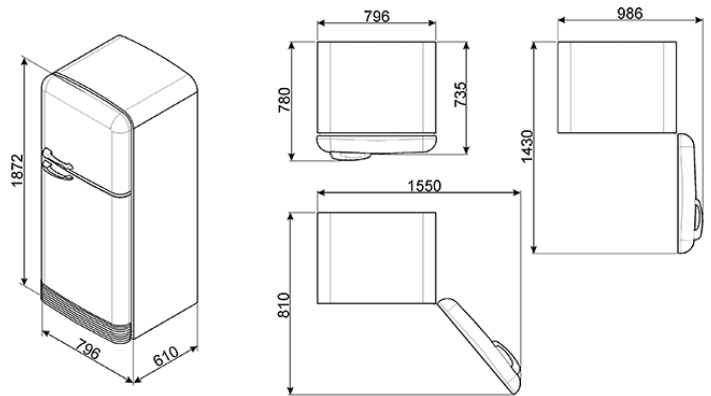

50's Style 'No Frost' Fridge-freezer Pastel Blue,
Right hand hinge
Energy efficiency class A++
EAN13: 8017709243364

• Gross capacity: 467 litres • 1 compressor • Noise level: 44 dB (A) re 1 Pw • REFRIGERATOR • Fresh Food capacity: 315 litres • Life Plus 0°C zone • 3 adjustable glass shelves • 1 fixed glass shelf • 2 fruit & vegetable drawers • FREEZER**** • Frozen Food capacity: 97 litres • Manual ice maker • Fast freezing compartment • 1 fixed glass shelf • NO FROST • Energy efficiency class: A++ • Energy consumption: 300 kWh/year • Climatic class: N-T • Freezing capacity: 5.5kg/24h • Thaw time: 10h • Rear panel material : Flame Retardant Polypropylene & Aluminium Foil back • A gap of 200mm must be left on the hinged side of the product to allow the door to open.

Key to symbols

Versions

• FAB50RCR - 50's Style Large Fridge Freezer, RHH, Cream • FAB50LCR - 50's Style Large Fridge Freezer, LHH, Cream • FAB50RSV - 50's Style Large Fridge Freezer, RHH, Silver • FAB50LSV - 50's Style Large Fridge Freezer, LHH, Silver • FAB50LPG - 50's Style Large Fridge Freezer, LHH, Pastel Green • FAB50RPG - 50's Style Large Fridge Freezer, RHH, Pastel Green • FAB50RPB - 50's Style Large Fridge Freezer, RHH, Pastel Blue • FAB50LPB - 50's Style Large Fridge Freezer, LHH, Pastel Blue • FAB50RBL - 50's Style Large Fridge Freezer, RHH, Black • FAB50LBL - 50's Style Large Fridge Freezer, LHH, Black • FAB50LWH - 50's Style Large Fridge Freezer, LHH, White • FAB50RWH - 50's Style Large Fridge Freezer, RHH, White