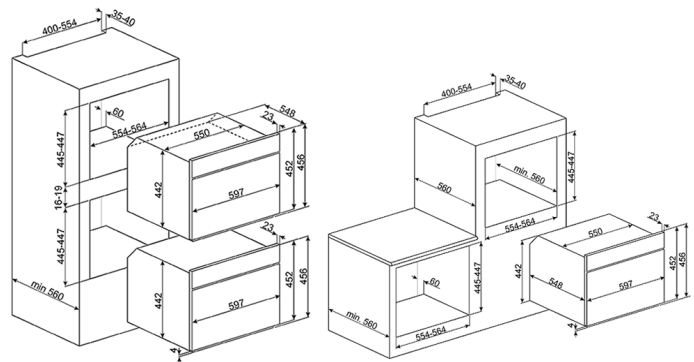

60cm "Dolce Stil Novo" Compact Combination
Microwave Oven, Eclipse Black Glass with Polished Stainless Steel Trim

For stockist information please contact Smeg UK directly
http://www.smeguk.com/contact-us/
EAN13: 8017709223632

• Interactive touch control easy guide colour LCD display • 50 Automatic programmes • 10 customisable recipes • Other functions: Defrost by time, Defrost by weight, Proving • Other options; Keep warm, quick start • New Touch & Release automatic handle • Air cooling system • Closed door grilling • Easy clean enamel interior • Rapid pre-heating • Energy saving option – Ecologic • Metal side supports, 3 cooking levels • 2 x 40W halogen lights • Vapor clean function • Standard accessories: • 1 x Glass tray • 1 x Grill mesh • 1 x shelf • 1 x set of telescopic guides (partial extraction) • Oven GROSS capacity: 50 litres • Oven NET capacity: 40 litres • Usable cavity space dimensions (HxWxD): 212x462x407mm • Nominal power: 3.10 kW • Microwave output power: 1000W • Grill power: 2000W