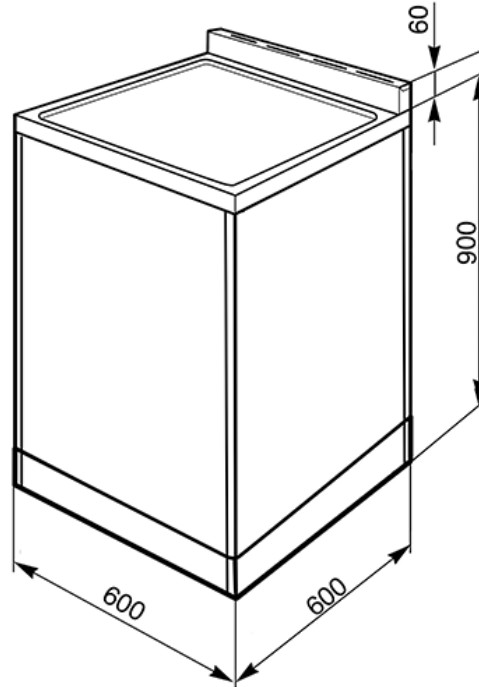

60cm "Concert" Cooker with Double Oven and Ceramic hob, Black
Energy rating AA

AVAILABLE WHILST STOCKS LAST!
EAN13: 8017709149819

• MAIN OVEN •

• Circulaire • **Oven capacity: gross - 68 litres, net - 61 litres** • Usable cavity space dimensions (HxWxD): 316x444x425mm • Digital electronic clock/programmer • Air cooling system • Removable inner door glasses • Forced air convection (main oven) 0.79 kWh • **AUXILIARY OVEN** •

• 4 functions • Oven capacity: gross - 40 litres, net - 35 litres • Usable cavity space dimensions (HxWxD): 169x440x443mm • Air cooling system • Closed door grilling • Conventional (auxiliary oven) 0.74kWh • HOB •

• 4 "High-light" cooking zones, including 2 dual • Rear left: Ø 145mm, 1.2 kW • Front left: Ø 120/210mm, 0.75/2.2 kW • Rear right: Ø 170/265mm, 1.4/2.2 kW • Front right: Ø 180mm, 1.8 kW • Residual heat indicators • Automatic safety cut-out • **Nominal power: 12.8 kW** • Supply can vary depending on usage, please consult a qualified electrician for ampere requirement • **STANDARD ACCESSORIES:** Main oven: Extra deep tray Grill mesh Chrome shelf • Auxiliary oven: Grill mesh Chrome shelf Non-stick tray • • NB This model replaces the SUK62CBL5