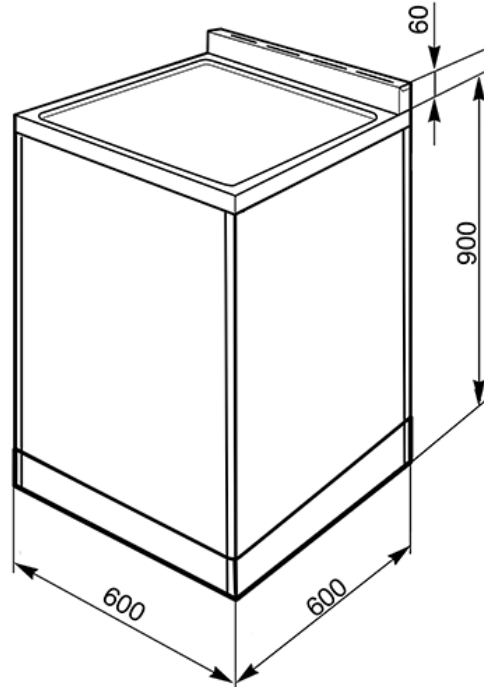

60cm "Concert" Cooker with Double Oven and Ceramic hob  
Energy rating AA  
EAN13: 8017709149802

• MAIN OVEN •

• Circulaire • **Oven capacity: gross - 68 litres, net - 61 litres** • Usable cavity space dimensions (HxWxD): 316x444x425mm • Digital electronic clock/programmer • Air cooling system • Removable inner door glasses • Forced air convection (main oven) 0.79kWh • **AUXILIARY OVEN** •

• 4 functions • **Oven capacity: gross - 40 litres, net - 35 litres** • Usable cavity space dimensions (HxWxD): 169x440x443mm • Air cooling system • Closed door grilling • Conventional (auxiliary oven) 0.74kWh • HOB •

• 4 "High-light" cooking zones, including 2 dual • Rear left: Ø 145mm, 1.2 kW • Front left: Ø 120/210mm, 0.75/2.2 kW • Rear right: Ø 170/265mm, 1.4/2.2 kW • Front right: Ø 180mm, 1.8 kW • Residual heat indicators • Automatic safety cut-out • **Nominal power: 12.8 kW** • **Supply can vary depending on usage, please consult a qualified electrician for ampere requirement** • **STANDARD ACCESSORIES: Main oven: Extra deep tray Grill mesh Chrome shelf • Auxiliary oven: Grill mesh Chrome shelf Non-stick tray** • • **NB This model replaces the SUK62CMX5**