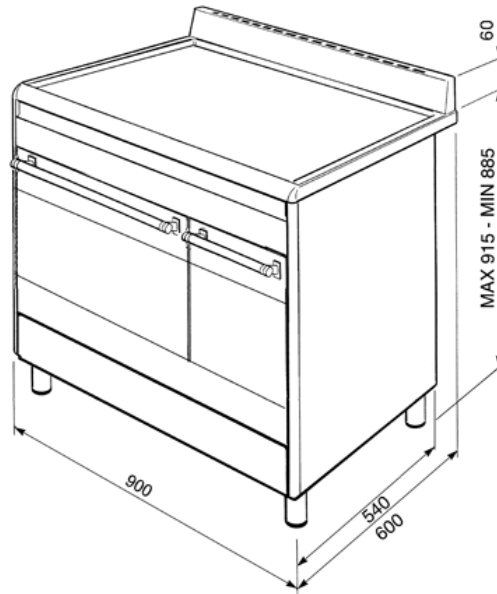

90cm "Concert" Cooker with Double Oven and Ceramic hob, Black
 Energy rating AA
 EAN13: 8017709172336

NB: Height with plinth installed is fixed at 900mm

• MAIN OVEN •

• 7 functions Inc Circulaire element with fan • **Oven capacity: gross - 79 litres, net - 70 litres** • Usable cavity space dimensions (HxWxD): 316x444x425mm • Digital electronic clock/programmer • Air cooling system • Closed door grilling • Removable inner door glasses • **Vapor clean** • Conventional (main oven): 0.85kWh • Forced air convection (main oven): 0.99kWh • **AUXILIARY OVEN** (static oven) •

• 4 functions Inc Upper & Lower element • Oven capacity: gross - 39 litres, net - 35 litres • Usable cavity space dimensions (HxWxD): 311x206x418mm • Air cooling system • Closed door grilling • Conventional (auxiliary oven): 0.74kWh • Double storage compartment beneath the ovens • Silver feet and black plinth provided • HOB •

• 5 Radiant 'High-Light zones', including 2 dual • Rear left: Ø 195mm, 2.0 kW • Front left: Ø 140mm, 1.2 kW • Central dual zone: Ø 170/265mm, 1.4/2.2 kW • Rear right dual zone: Ø 140/210mm, 0.75/2.2 kW • Front right: Ø 14mm, 1.2 kW • Residual heat indicators • Automatic safety cut-out • **Nominal Power: 14.1 kW** • **Supply can vary depending on usage, please consult a qualified electrician for ampere requirement** • **STANDARD ACCESSORIES:** • Main oven: • Extra deep tray • Roasting/grill pan • Grill mesh • Chrome shelf • Auxiliary oven: • Grill mesh • Chrome shelf • Non-stick tray